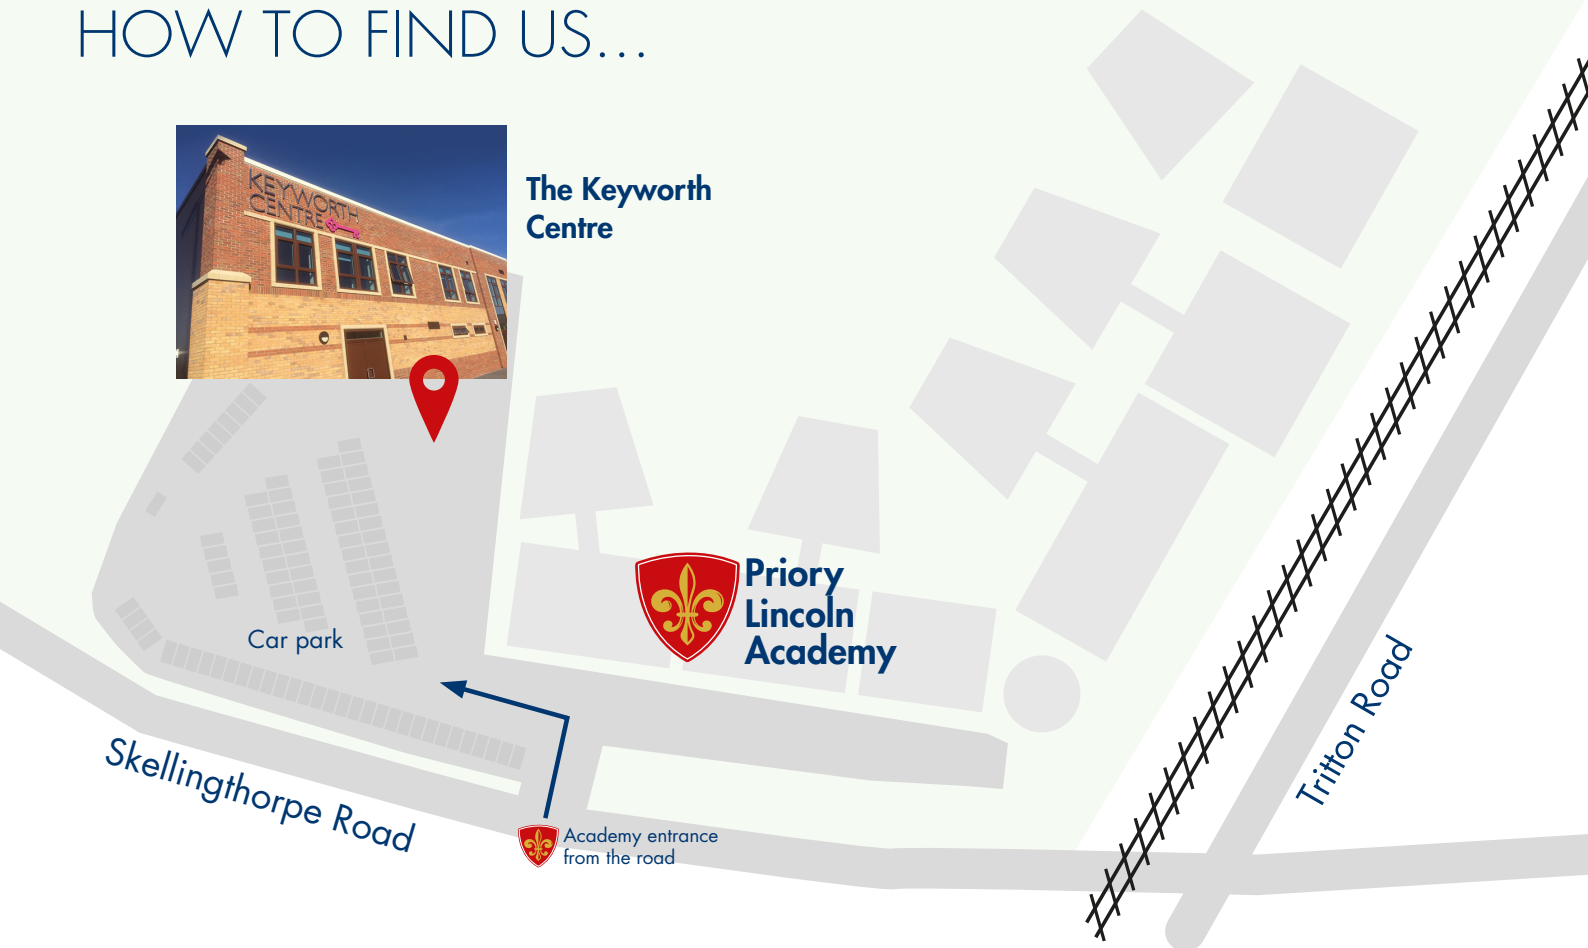

Lincolnshire SCITT, Priory Apprenticeships and The Priory Federation of Academies Trust Professional Development Team are based at The Keyworth Centre, Lincoln.

HOW TO FIND US...

The Keyworth Centre

Address:

The Keyworth Centre, c/o The Priory Lincoln Academy, Skellingthorpe Road, Lincoln, LN6 0EP

Arriving by car:

The Keyworth Centre is located on the Priory Lincoln Academy site. On entry to the site, turn left and The Keyworth Centre can be found at the rear of the main car park. Free parking is available outside the building.

Please note: Skellingthorpe Road traffic can be extremely busy. We recommend you leave plenty of time for your journey.

Arriving by public transport:

The nearest bus stop is located directly outside the school with regular links to the city centre. The closest train station is Lincoln Central.